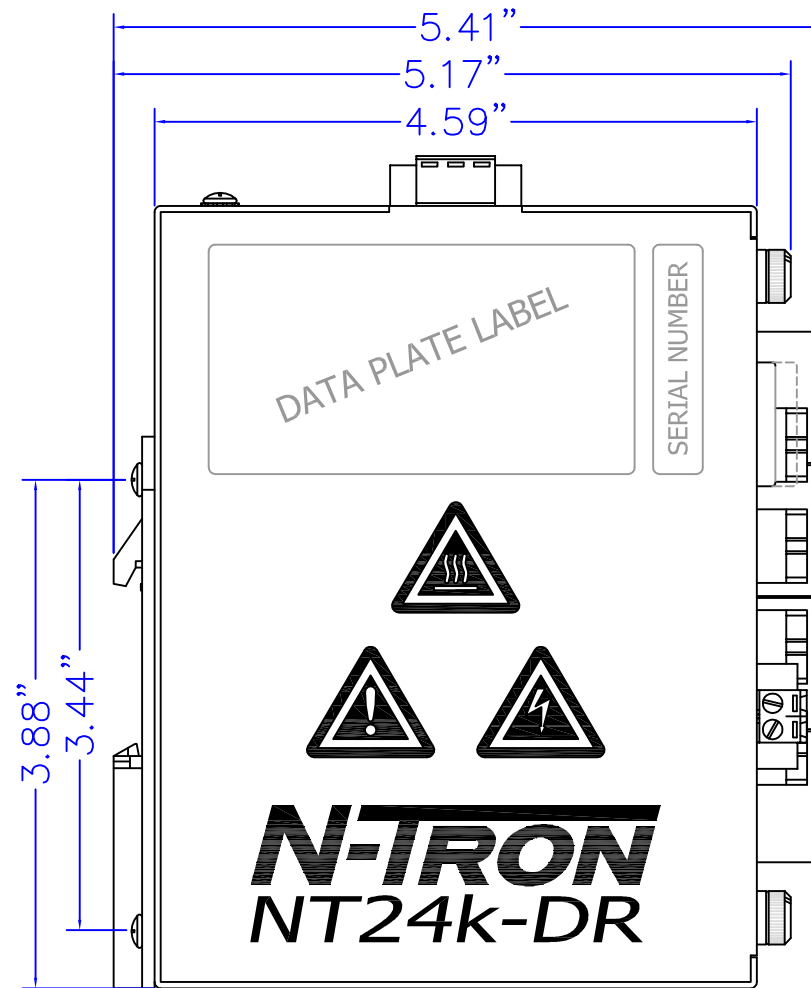

*Shown with optional modules.

TOP

LEFT

FRONT

NT24k-DR16 Enclosure

3101 International Drive, Building # 6 - Mobile, Alabama 36606
 Phone: 251-342-2164 - www.n-tron.com - Fax: 251-342-6353

Date: 08-03-2016 Drawn By: G.R.S.
 File Name: NT24k-DR16-ReferenceDrawing.dwg Scale: 1" = 1"

Note: Dimensions shown are for general reference purposes only and may change based on the optional module population..