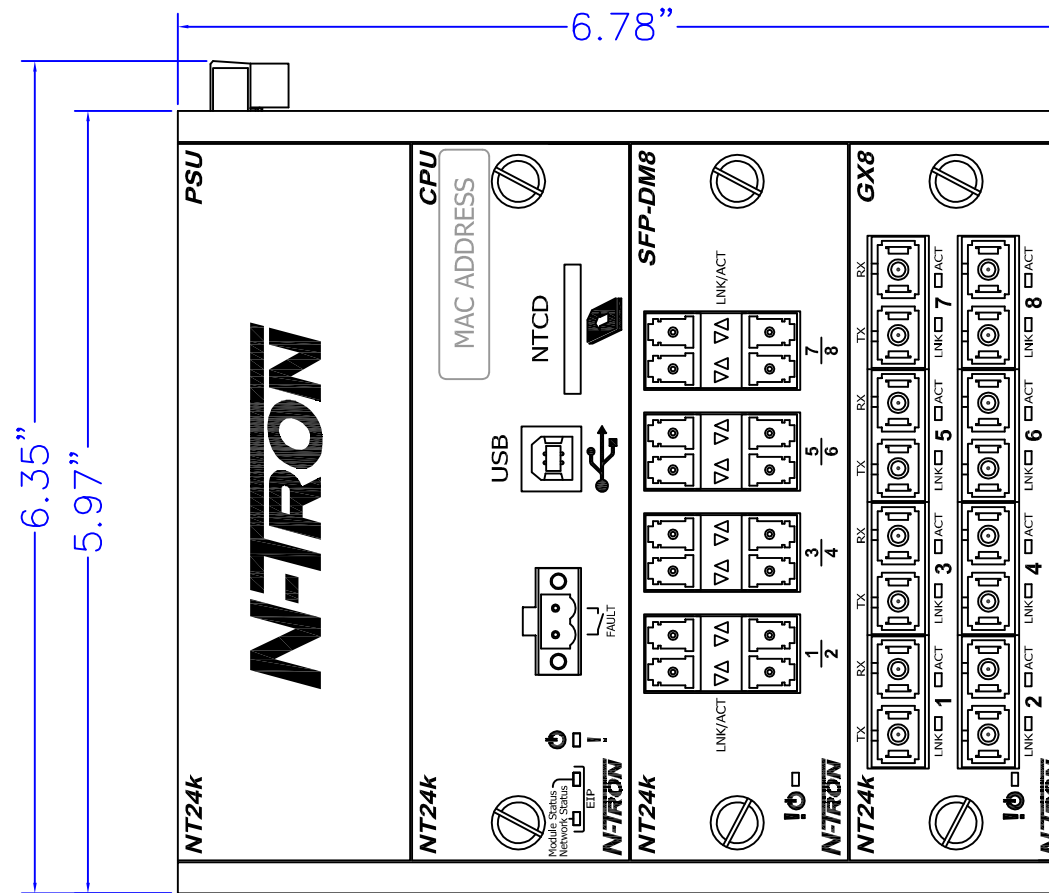

*Shown with optional modules.

TOP

LEFT

FRONT

NT24k-DR16 Enclosure

3101 International Drive, Building # 6 - Mobile, Alabama 36606
 Phone: 251-342-2164 - www.n-tron.com - Fax: 251-342-6353

Date: 08-03-2016 Drawn By: G.R.S.
 File Name: NT24k-DR16-ReferenceDrawing.dwg Scale: 1" = 1"

Note: Dimensions shown are for general reference purposes only and may change based on the optional module population..