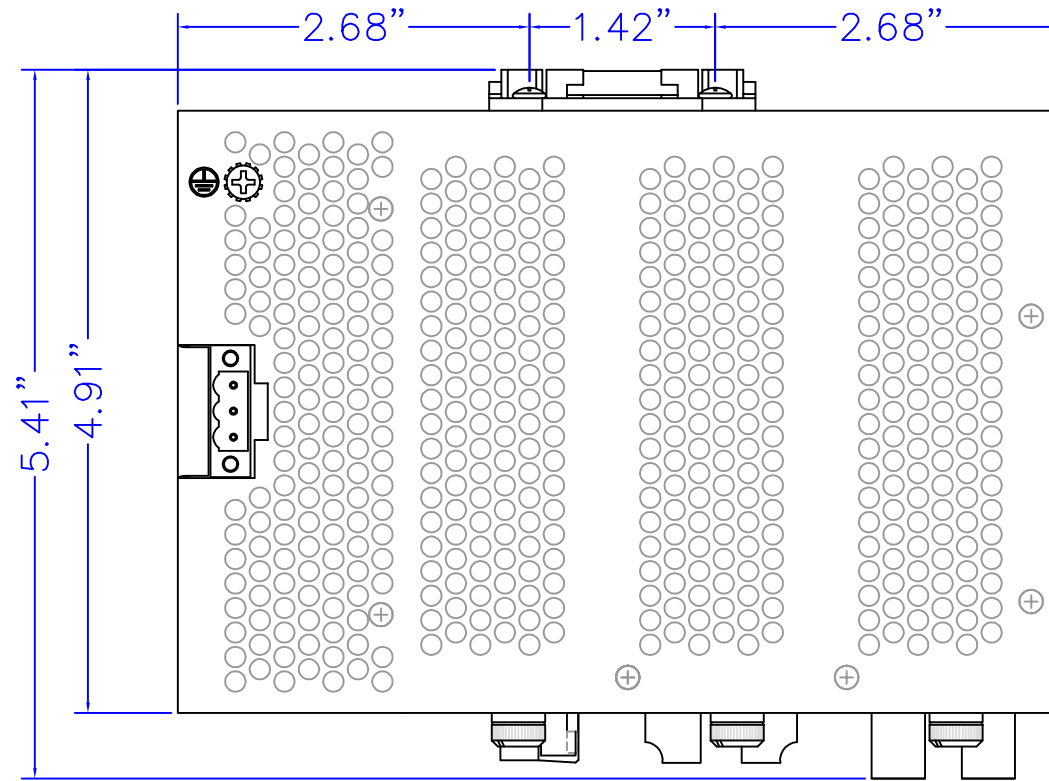

*Shown with optional modules.

TOP

LEFT

FRONT

NT24k-DR16 Enclosure

3101 International Drive, Building # 6 - Mobile, Alabama 36606
 Phone: 251-342-2164 - www.n-tron.com - Fax: 251-342-6353

Date: 08-03-2016 Drawn By: G.R.S.
 File Name: NT24k-DR16-ReferenceDrawing.dwg Scale: 1" = 1"

Note: Dimensions shown are for general reference purposes only and may change based on the optional module population..