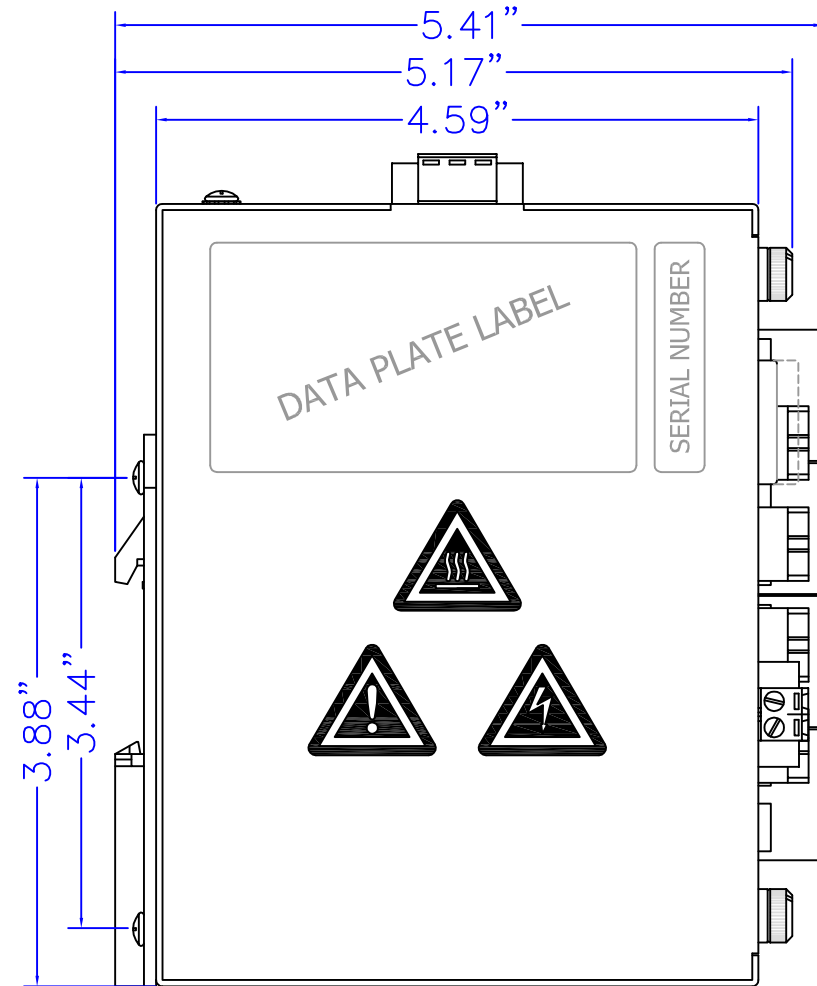

*Shown with optional modules.

TOP

LEFT

FRONT

NT24k-DR24 Enclosure

3101 International Drive, Building # 6 - Mobile, Alabama 36606
 Phone: 251-342-2164 - www.n-tron.com - Fax: 251-342-6353
 Date: 08-03-2016
 File Name: NT24k-DR24-ReferenceDrawing.dwg
 Drawn By: G.R.S.
 Scale: 1" = 1"

Note: Dimensions shown are for general reference purposes only and may change based on the optional module population..