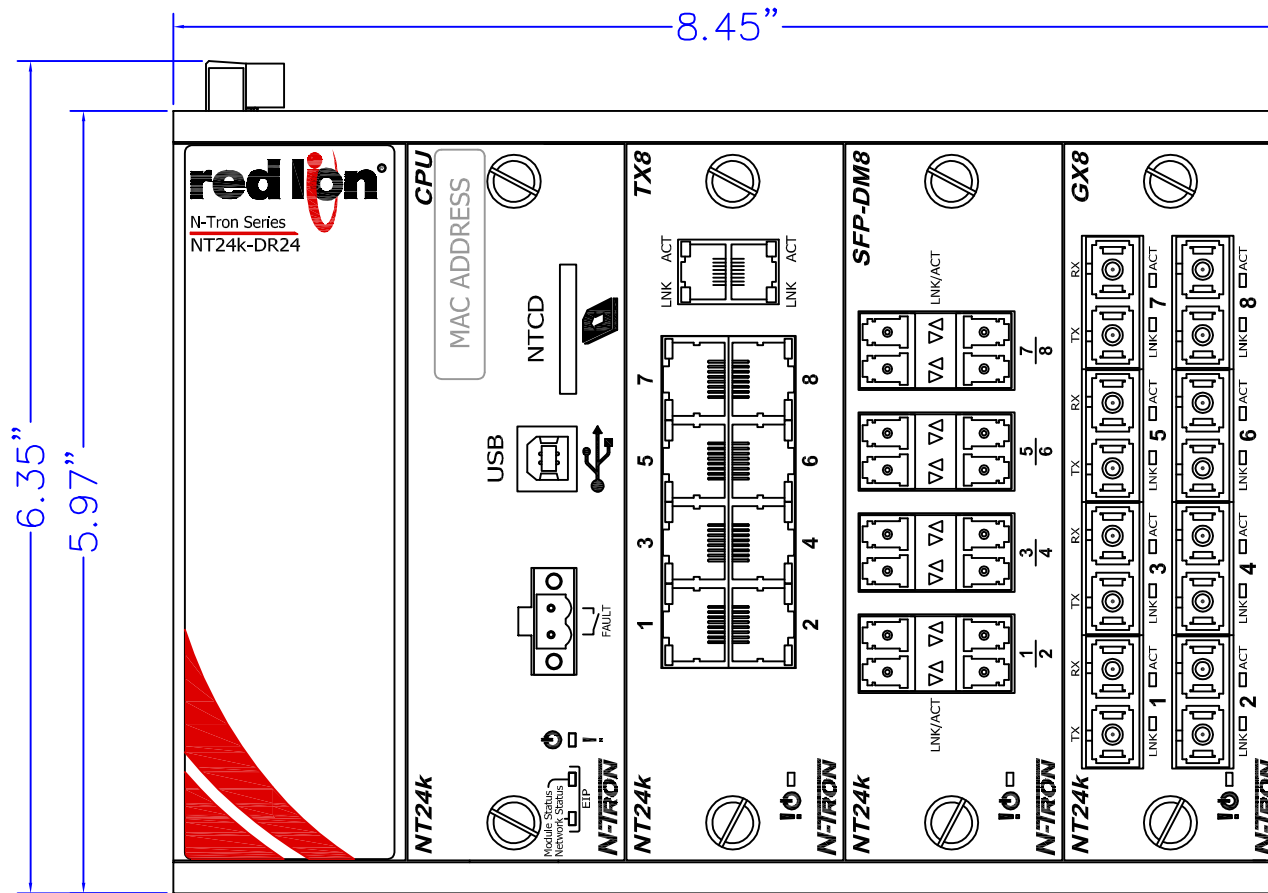

*Shown with optional modules.

TOP

LEFT

FRONT

NT24k-DR24 Enclosure

3101 International Drive, Building # 6 - Mobile, Alabama 36606
 Phone: 251-342-2164 - www.n-tron.com - Fax: 251-342-6353
 Date: 08-03-2016
 File Name: NT24k-DR24-ReferenceDrawing.dwg
 Drawn By: G.R.S.
 Scale: 1" = 1"

Note: Dimensions shown are for general reference purposes only and may change based on the optional module population..