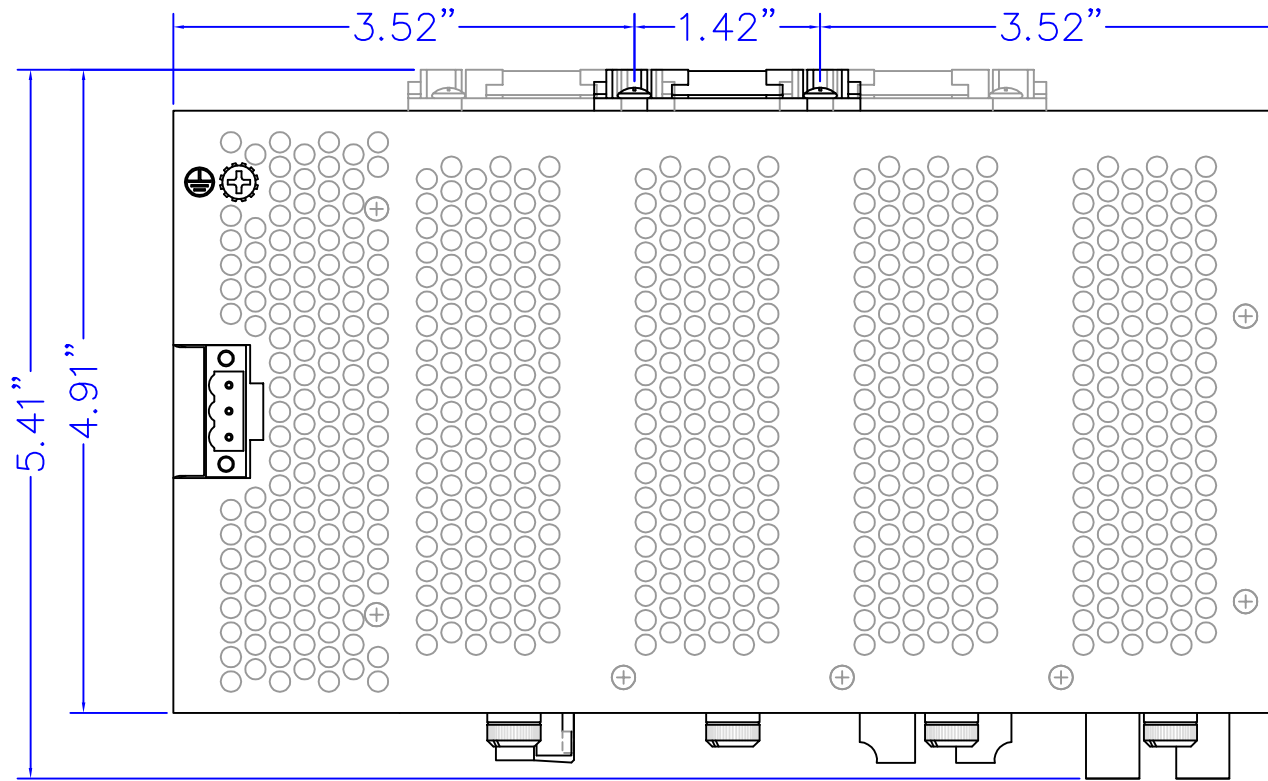

*Shown with optional modules.

TOP

LEFT

FRONT

NT24k-DR24 Enclosure

3101 International Drive, Building # 6 - Mobile, Alabama 36606
 Phone: 251-342-2164 - www.n-tron.com - Fax: 251-342-6353
 Date: 08-03-2016
 File Name: NT24k-DR24-ReferenceDrawing.dwg
 Drawn By: G.R.S.
 Scale: 1" = 1"

Note: Dimensions shown are for general reference purposes only and may change based on the optional module population..