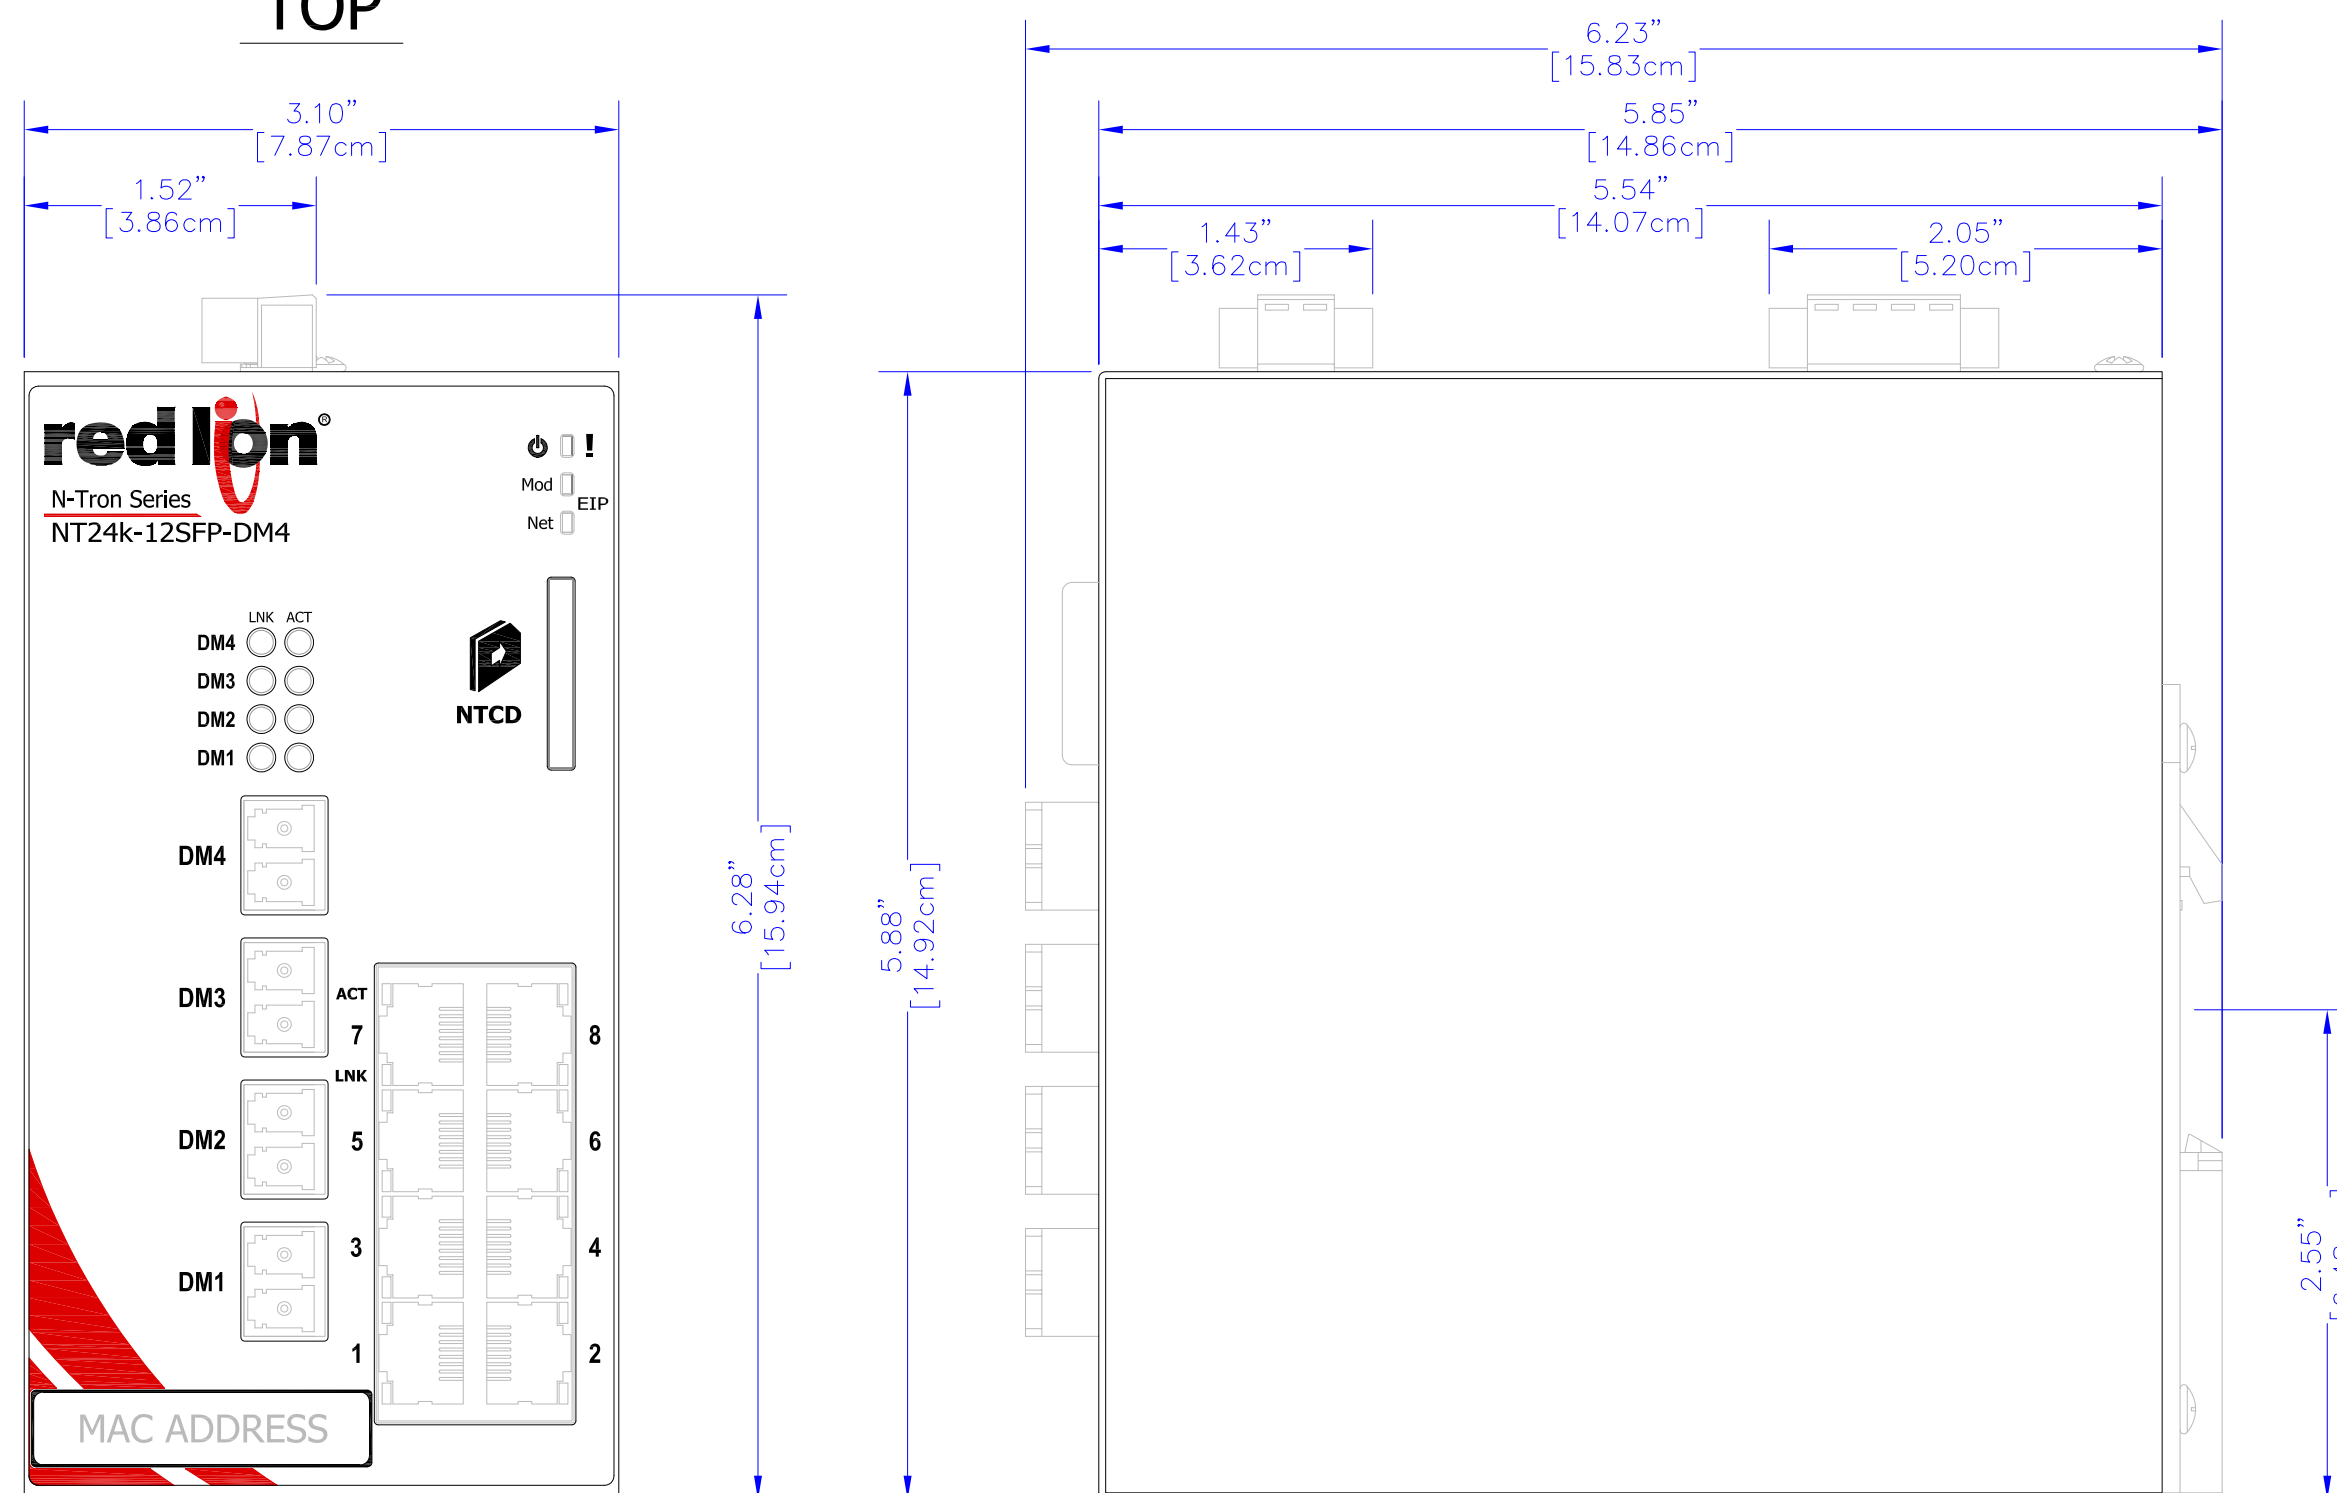

TOP

FRONT

RIGHT

NT24k-12SFP-DM4

3101 International Drive, Building No. 6 - Mobile, Alabama 36606  
 Phone: 251-342-2164 - www.redlion.net - Fax: 251-342-6353  
 Date: 03-06-2015 Drawn By: G.R.S.  
 File Name: NT24k-12SFP-DM4-ReferenceDrawing.dwg Scale: 1" = 1"

Note: The dimensions shown on this drawing are intended for general reference only. Refer to the User Guide for optional accessories and mounting solutions.