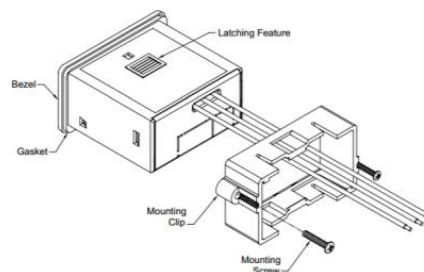

CUB7 Rear View