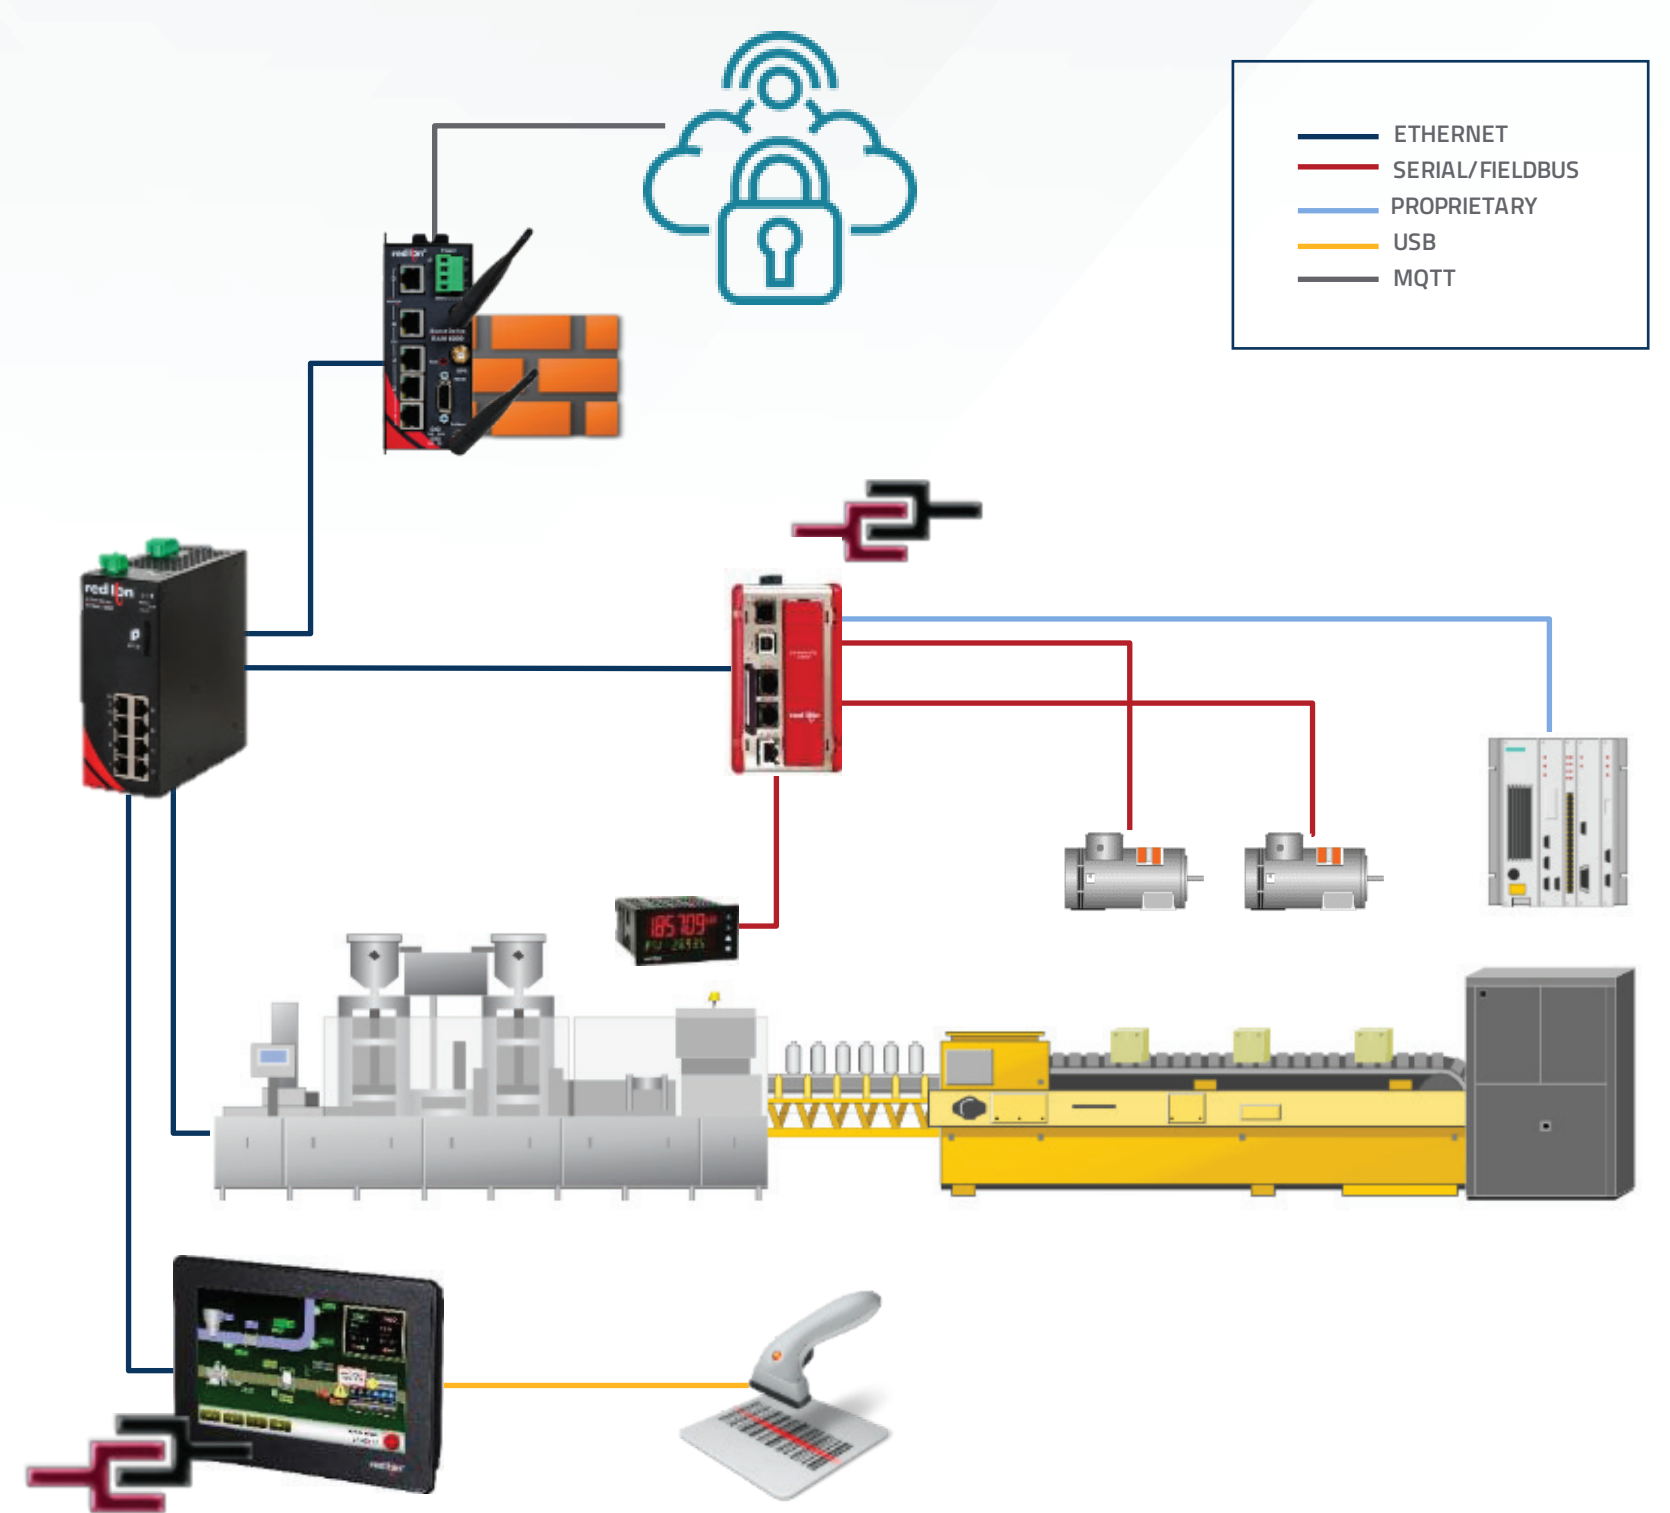

## SOLUTION

Seamlessly leverage existing infrastructure by integrating new intelligent devices.

Bridge the communication gap between disparate serial, Ethernet and fieldbus devices, orphaned by incompatible communications standards, using a simple point-and-click user interface

### ENTERPRISE REPORTING

IIoT, Industry 4.0, and Lean benchmarking with access anywhere  
OPC UA Clients, ERP systems, SQL Server, Microsoft Office, IIoT Platform Connectivity & Analytics.

Industrial Equipment Manufacturers are seeing a shift in capital equipment purchasing behavior, to PaaS (product as a service) – making simple-to-configure interoperation, secure remote monitoring, and easy-to-deploy upstream enterprise data delivery all critical components of this disruptive new business model.

As optimization initiatives identify areas for improvement, Red Lion's extensive industrial driver portfolio ensures reduced cost, overhead and risk when incorporating new technologies into existing infrastructure.