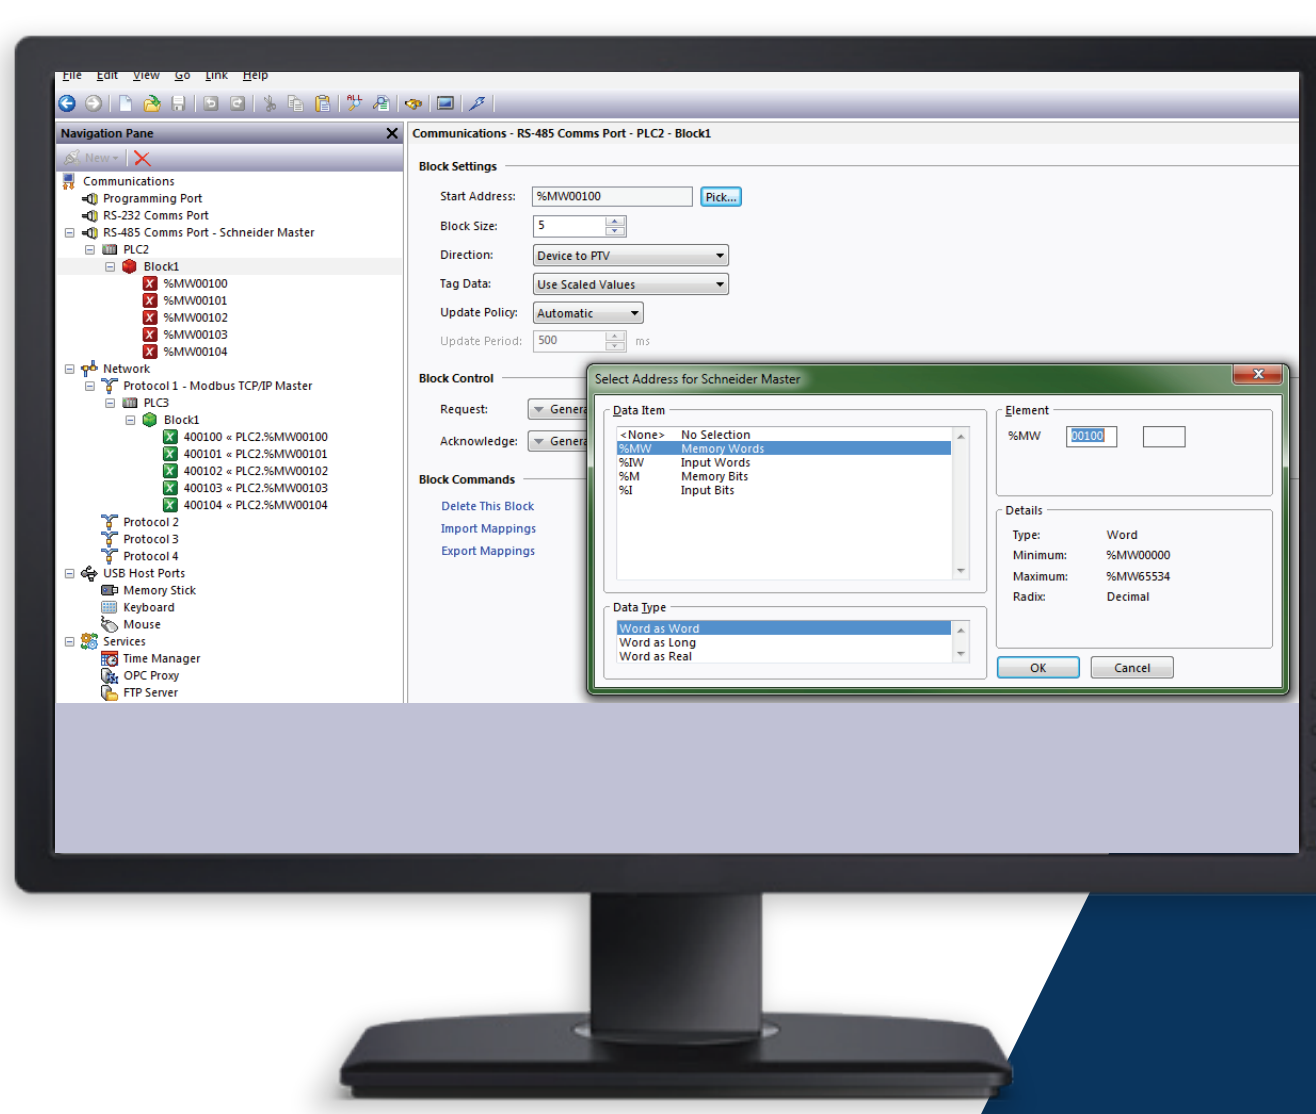

EQUIPMENT COMPATIBILITY