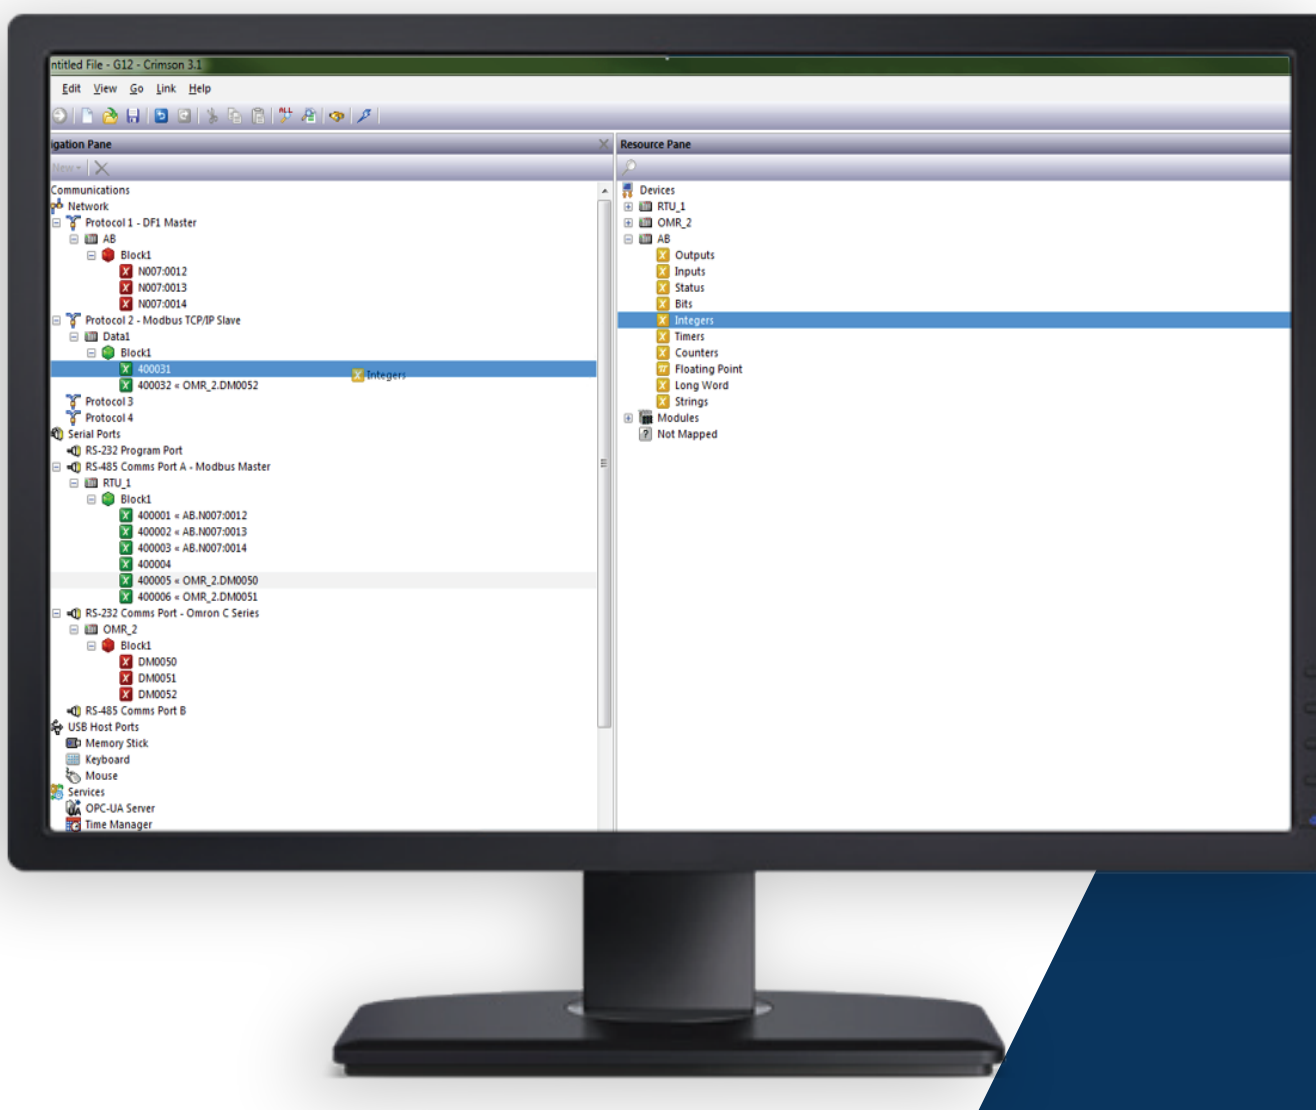

## SOLUTION

Seamlessly leverage existing infrastructure by integrating new intelligent devices.

Bridge the communication gap between disparate serial, Ethernet and fieldbus devices, orphaned by incompatible communications standards, using a simple point-and-click user interface