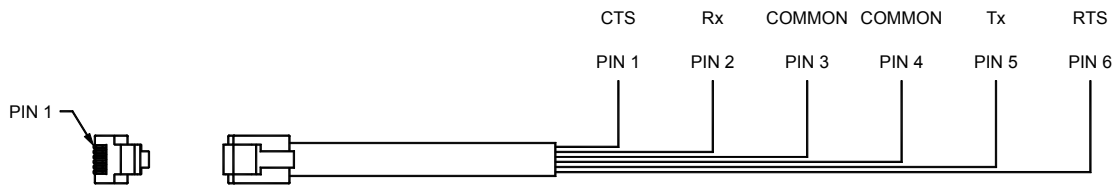

Communication Cable, G3 / Modular Controller / Data Station Plus to Bare Wires.

CBLGEN02 – 10’ long

CBLGEN03 – 10’ long

CBLGEN02 - RS232

CBLGEN03 - RS485