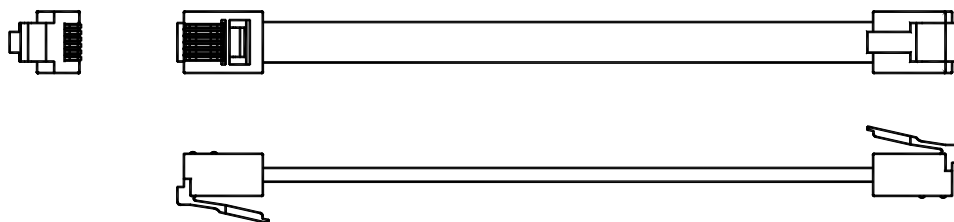

Communication Cable, G3 / Modular Controller / Data Station Plus / DRRJ11T6 (RJ12 to RJ12, crossed).

CBLRLC01 – 1' long

CBLRLC02 – 10' long

Communication Cable, G3 / Modular Controller / Data Station Plus / DRRJ11T6 (RJ12 to RJ12, straight).

CBLRLCS2 – 10' long

Communication Cable, G3 / Modular Controller / Data Station Plus / DRRJ45T8 (RJ45 to RJ45, straight).

CBLRLC03 – 1' long

CBLRLC04 – 10' long

CBLRLC07 – 6" long