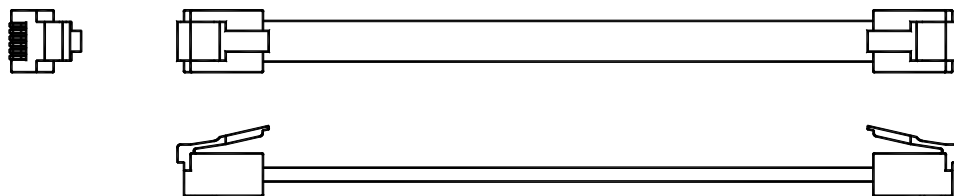

Communication Cable, G3 / Modular Controller / Data Station Plus / DRRJ11T6 (RJ12 to RJ12, crossed).

CBLRLC01 – 1' long

CBLRLC02 – 10' long

Communication Cable, G3 / Modular Controller / Data Station Plus / DRRJ11T6 (RJ12 to RJ12, straight).

CBLRLCS2 – 10' long

Communication Cable, G3 / Modular Controller / Data Station Plus / DRRJ45T8 (RJ45 to RJ45, straight).

CBLRLC03 – 1' long

CBLRLC04 – 10' long

CBLRLC07 – 6" long